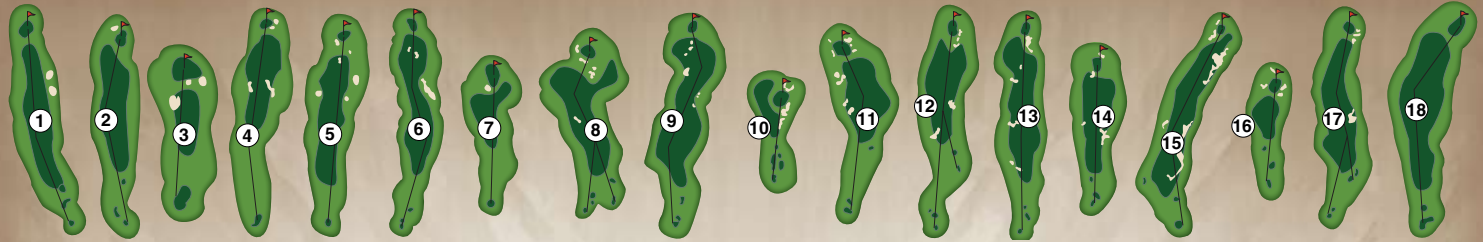

**WILDLIFE DISCLOSURE**

Various types of wildlife are known to inhabit open space areas adjacent to Bahía de los Sueños Golf & Beach Club. Other potentially dangerous wildlife such as snakes are also known to inhabit these open spaces. Be alert to the potential danger.

**BAHÍA de los SUEÑOS**  
**GOLF & BEACH CLUB**

*A Course Shaped by the Desert and the Sea, and Designed by Tom Doak*

HOLE	1	2	3	4	5	6	7	8	9	OUT	I N T I A L	10	11	12	13	14	15	16	17	18	IN	TOT
Blue	426	416	146	377	401	522	222	325	533	3368		169	352	497	518	300	609	213	458	432	3548	6916
White	386	393	130	341	350	482	176	307	517	3082		149	335	464	481	280	526	174	441	404	3254	6336
Red	289	320	101	309	293	413	125	286	469	2605		105	226	311	421	248	509	137	348	303	2608	5213
Handicap	10	6	12	14	16	8	2	4	18			11	13	1	15	17	9	5	3	7		
Par	4	4	3	4	4	5	3	4	5	36		3	4	4	5	4	5	3	4	4	36	72